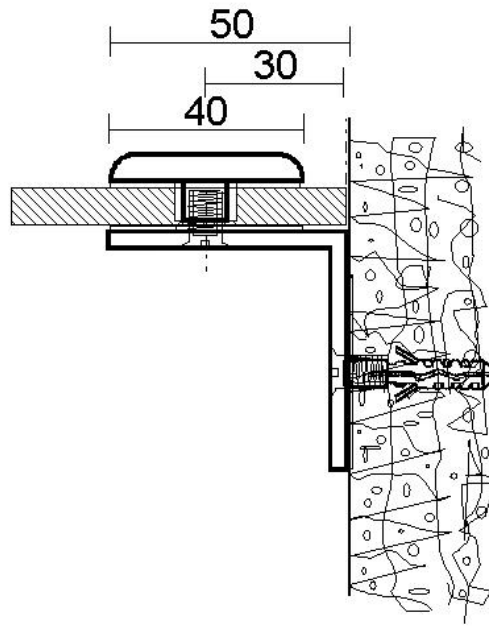

61.62210.01

Winkelverbinder

Material: brass
Finish: chrome polished
Mounting: glass/wall 90°
Glass thickness: 8 / 10 mm
Sales unit (SU): St
Unit package: 1.00
Shape: round
Measures: 40 x 50 mm

Montageschrauben werden nicht mitgeliefert

$\text{Ø}14$