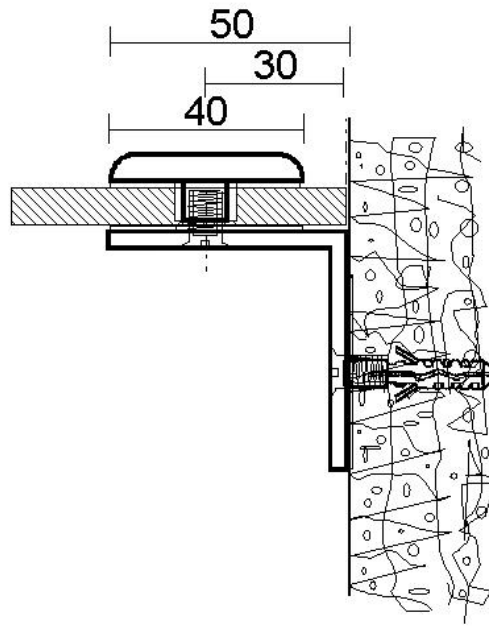

### Winkelverbinder

Material: brass  
Finish: matt velour  
Mounting: glass/wall 90°  
Glass thickness: 8 / 10 mm  
Sales unit (SU): St  
Unit package: 1.00  
Shape: round  
Measures: 40 x 50 mm  
Glass processing: Glass drill hole : Ø14 mm

Montageschrauben werden nicht mitgeliefert

**Ø14**