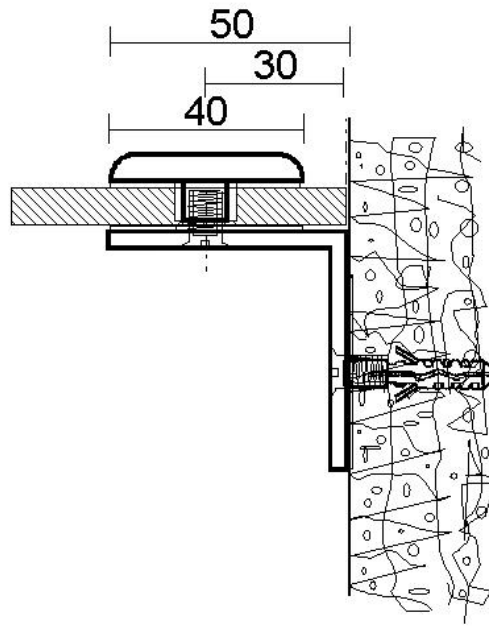

61.62210.03

Winkelverbinder

Material: brass
Finish: golden polished
Mounting: glass/wall 90°
Glass thickness: 8 / 10 mm
Sales unit (SU): St
Unit package: 1.00
Shape: round
Measures: 40 x 50 mm
Glass processing: Glass drill hole : Ø14 mm

Montageschrauben werden nicht mitgeliefert

$\text{Ø}14$