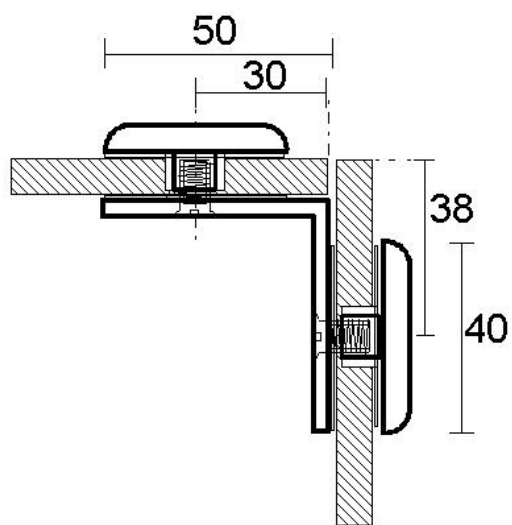

61.62220.01

Winkelverbinder

Material: brass
Finish: chrome polished
Mounting: glass/glass 90°
Glass thickness: 8 / 10 mm
Sales unit (SU): St
Unit package: 1.00
Shape: round
Measures: 40 x 50 mm
Measure A: 40 mm
Measure B: 50 mm
Glass processing: Glass drill hole : Ø14 mm

$\text{Ø}14$