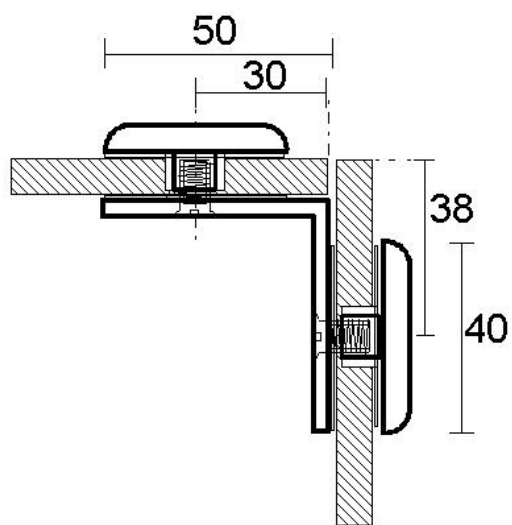

61.62220.02

Winkelverbinder

Material: brass
Finish: matt velour
Mounting: glass/glass 90°
Glass thickness: 8 / 10 mm
Sales unit (SU): St
Unit package: 1.00
Shape: round
Measures: 40 x 50 mm
Glass processing: Glass drill hole : Ø14 mm

$\text{Ø}14$