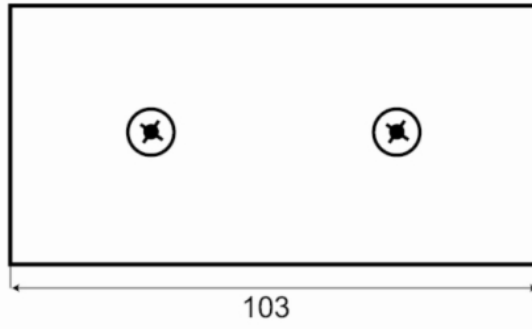

## Flachverbinder

Material: brass  
Finish: chrome polished  
Mounting: glass/glass 180°  
Glass thickness: 8 - 10 mm  
Sales unit (SU): St  
Unit package: 1.00  
Shape: square  
Measures: 51 x 103 mm  
Glass processing: Glass drill hole : Ø14 mm