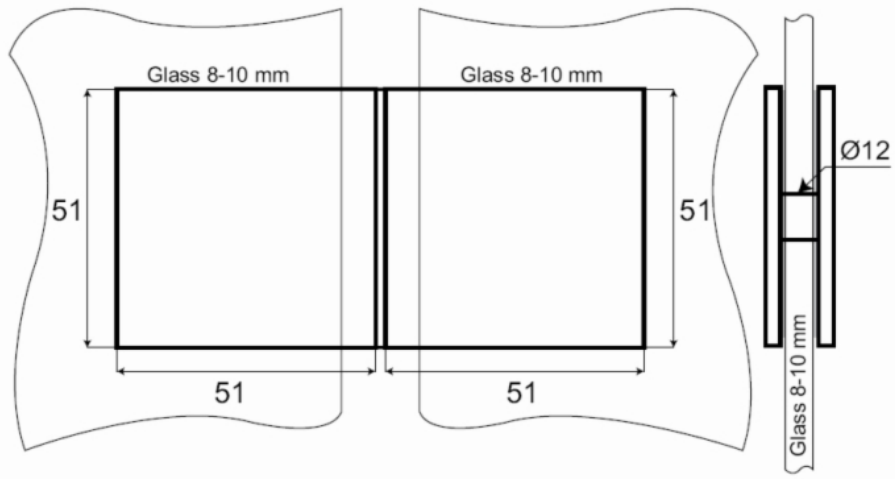

## Flachverbinder

Material: brass  
Finish: chrome polished  
Mounting: glass/glass 180°  
Glass thickness: 8 - 10 mm  
Sales unit (SU): St  
Unit package: 1.00  
Shape: square  
Measures: 51 x 103 mm  
Glass processing: Glass drill hole : Ø14 mm

**$\text{Ø}14$**