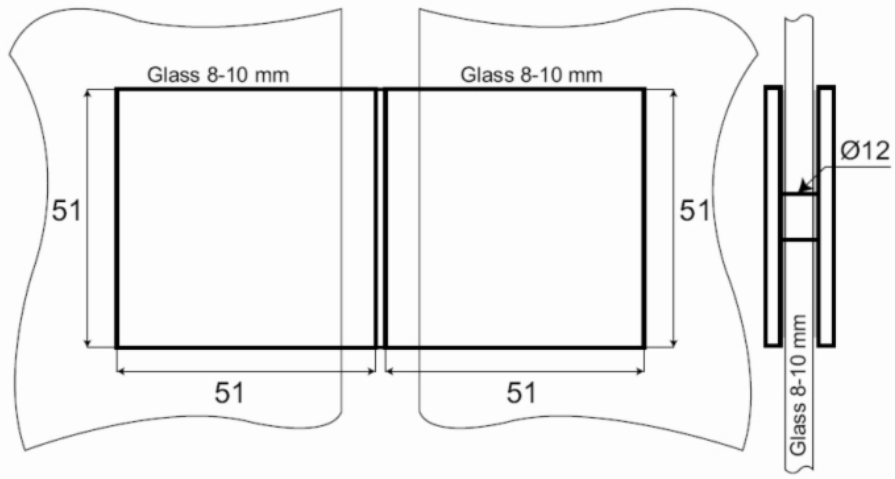

61.62940.02

Flachverbinder

Material: brass
Finish: matt velour
Mounting: glass/glass 180°
Glass thickness: 8 - 10 mm
Sales unit (SU): St
Unit package: 1.00
Shape: square
Measures: 51 x 103 mm
Glass processing: Glass drill hole : Ø14 mm