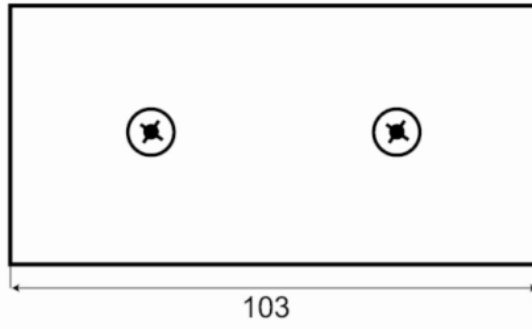

61.62940.02

Flachverbinder

Material: brass
Finish: matt velour
Mounting: glass/glass 180°
Glass thickness: 8 - 10 mm
Sales unit (SU): St
Unit package: 1.00
Shape: square
Measures: 51 x 103 mm
Glass processing: Glass drill hole : Ø14 mm