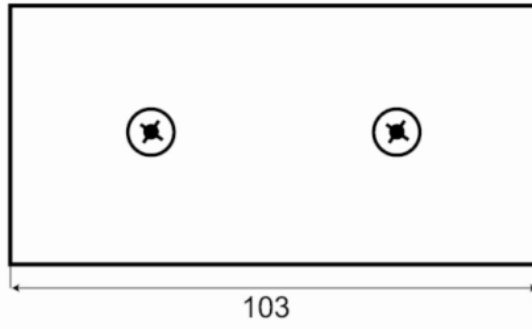

61.62940.04

Flachverbinder

Material: brass
Finish: inox effect
Mounting: glass/glass 180°
Glass thickness: 8 - 10 mm
Sales unit (SU): St
Unit package: 1.00
Shape: square
Measures: 51 x 103 mm
Glass processing: Glass drill hole : Ø14 mm

$\text{Ø}14$