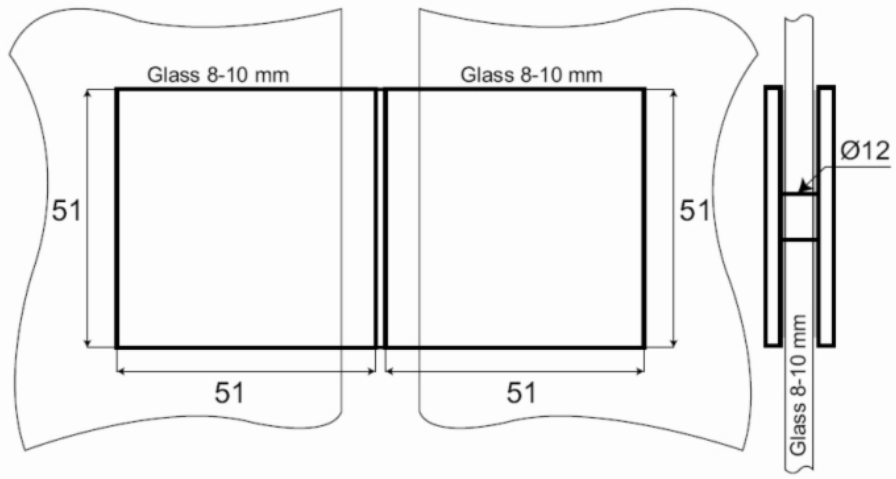

61.62940.04

Flachverbinder

Material: brass
Finish: inox effect
Mounting: glass/glass 180°
Glass thickness: 8 - 10 mm
Sales unit (SU): St
Unit package: 1.00
Shape: square
Measures: 51 x 103 mm
Glass processing: Glass drill hole : Ø14 mm

$\text{Ø}14$