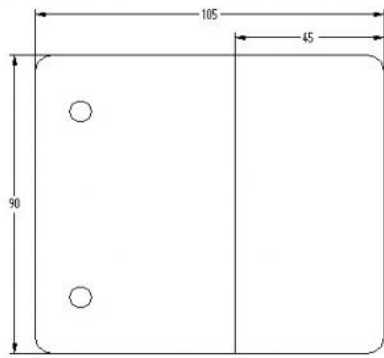

61.62400.01

Flachverbinder

Material: brass
Finish: chrome polished
Mounting: glass/wall 180°
Glass thickness: 8 - 10 mm
Sales unit (SU): St
Unit package: 2.00
Shape: rounded off
Measures: 90 x 105 mm
Glass processing: Glass drill hole : Ø18 mm

Montageschrauben werden nicht mitgeliefert

ECHELLE : 1

ECHELLE: 1:125