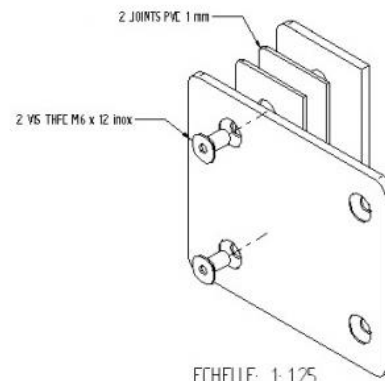

61.62400.01

Flachverbinder

Material: brass
Finish: chrome polished
Mounting: glass/wall 180°
Glass thickness: 8 - 10 mm
Sales unit (SU): St
Unit package: 2.00
Shape: rounded off
Measures: 90 x 105 mm
Glass processing: Glass drill hole : Ø18 mm

Montageschrauben werden nicht mitgeliefert

ECHELLE : 1

ECHELLE: 1:125