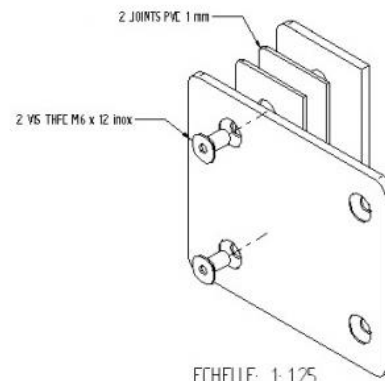

61.62400.02

Flachverbinder

Material: brass
Finish: matt velour
Mounting: glass/wall 180°
Glass thickness: 8 - 10 mm
Sales unit (SU): St
Unit package: 2.00
Shape: rounded off
Measures: 90 x 105 mm
Glass processing: Glass drill hole : Ø18 mm

Montageschrauben werden nicht mitgeliefert

ECHELLE : 1

ECHELLE: 1:125