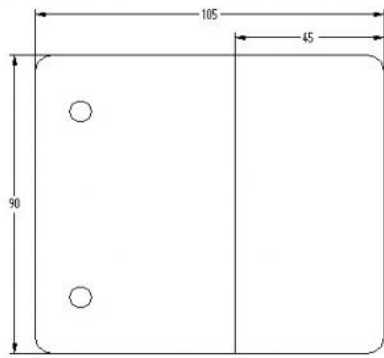

61.62400.02

Flachverbinder

Material: brass
Finish: matt velour
Mounting: glass/wall 180°
Glass thickness: 8 - 10 mm
Sales unit (SU): St
Unit package: 2.00
Shape: rounded off
Measures: 90 x 105 mm
Glass processing: Glass drill hole : Ø18 mm

Montageschrauben werden nicht mitgeliefert

ECHELLE : 1

ECHELLE: 1:125