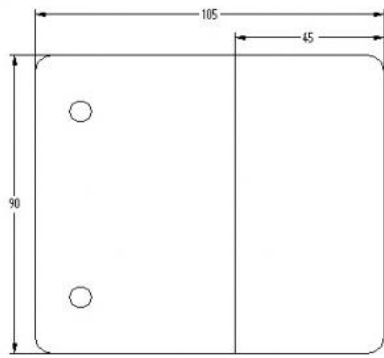

61.62400.04

Flachverbinder

Material: brass
Finish: inox effect
Mounting: glass/wall 180°
Glass thickness: 8 - 10 mm
Sales unit (SU): St
Unit package: 2.00
Shape: rounded off
Measures: 90 x 105 mm
Glass processing: Glass drill hole : Ø18 mm

Montageschrauben werden nicht mitgeliefert

ECHELLE : 1

ECHELLE: 1:125