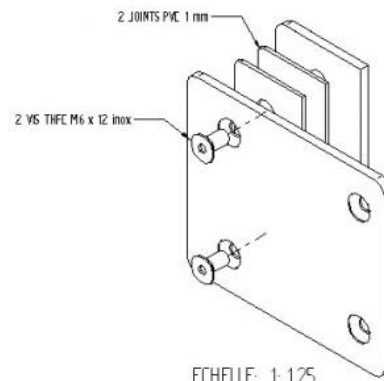

61.62400.04

Flachverbinder

Material: brass
Finish: inox effect
Mounting: glass/wall 180°
Glass thickness: 8 - 10 mm
Sales unit (SU): St
Unit package: 2.00
Shape: rounded off
Measures: 90 x 105 mm
Glass processing: Glass drill hole : Ø18 mm

Montageschrauben werden nicht mitgeliefert

ECHELLE : 1

ECHELLE: 1:125