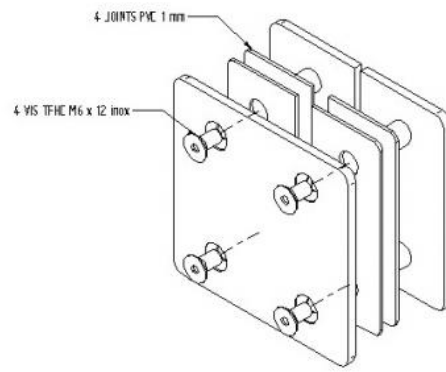

ECHELLE: 1:25