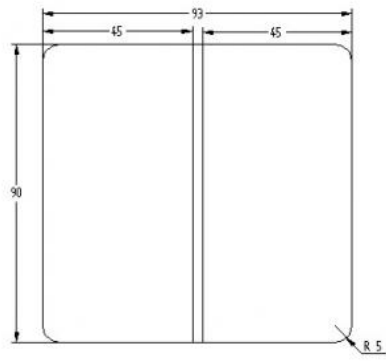

### Flachverbinder

Material: brass  
Finish: chrome polished  
Mounting: glass/glass 180°  
Glass thickness: 8 - 10 mm  
Sales unit (SU): St  
Unit package: 1.00  
Shape: rounded off  
Measures: 90 x 93 mm  
Glass processing: Glass drill hole : Ø18 mm

ECHELLE : 1

ECHELLE: 1:25