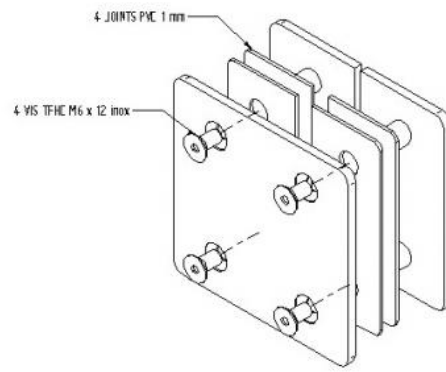

61.62410.02

Flachverbinder

Material: brass
Finish: matt velour
Mounting: glass/glass 180°
Glass thickness: 8 - 10 mm
Sales unit (SU): St
Unit package: 2.00
Shape: rounded off
Measures: 90 x 93 mm
Glass processing: Glass drill hole : Ø18 mm

ECHELLE : 1

ECHELLE: 1:25