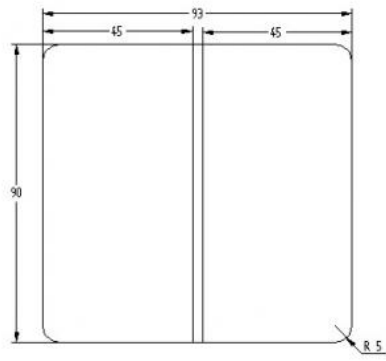

61.62410.02

Flachverbinder

Material: brass
Finish: matt velour
Mounting: glass/glass 180°
Glass thickness: 8 - 10 mm
Sales unit (SU): St
Unit package: 2.00
Shape: rounded off
Measures: 90 x 93 mm
Glass processing: Glass drill hole : Ø18 mm

ECHELLE : 1

ECHELLE: 1:25