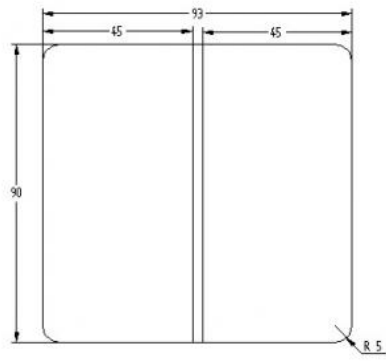

61.62410.04

Flachverbinder

Material: brass
Finish: inox effect
Mounting: glass/glass 180°
Glass thickness: 8 - 10 mm
Sales unit (SU): St
Unit package: 1.00
Shape: rounded off
Measures: 90 x 93 mm
Glass processing: Glass drill hole : Ø18 mm

ECHELLE : 1

ECHELLE: 1:25