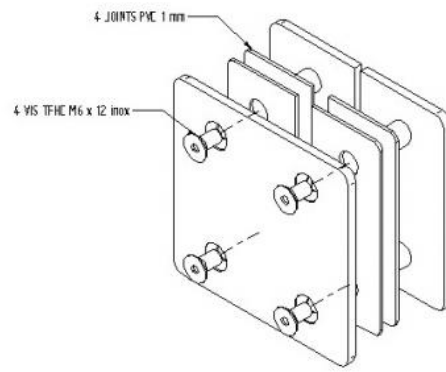

61.62410.04

Flachverbinder

Material: brass
Finish: inox effect
Mounting: glass/glass 180°
Glass thickness: 8 - 10 mm
Sales unit (SU): St
Unit package: 1.00
Shape: rounded off
Measures: 90 x 93 mm
Glass processing: Glass drill hole : Ø18 mm

ECHELLE : 1

ECHELLE: 1:25