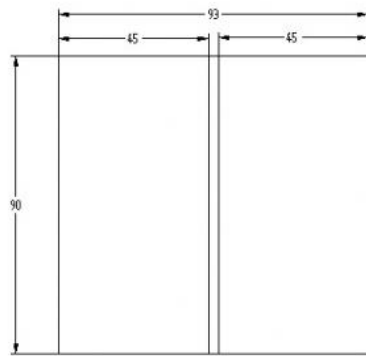

61.62430.01

Flachverbinder

Material: brass
Finish: chrome polished
Mounting: glass/glass 180°
Glass thickness: 8 - 10 mm
Sales unit (SU): St
Unit package: 2.00
Shape: square
Measures: 90 x 93 mm
Glass processing: Glass drill hole : Ø18 mm

ECHELLE: 1

ECHELLE: 1:125