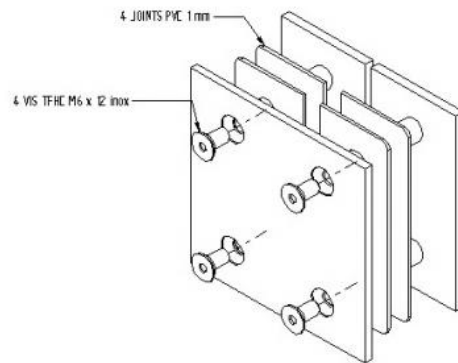

61.62430.01

Flachverbinder

Material: brass
Finish: chrome polished
Mounting: glass/glass 180°
Glass thickness: 8 - 10 mm
Sales unit (SU): St
Unit package: 2.00
Shape: square
Measures: 90 x 93 mm
Glass processing: Glass drill hole : Ø18 mm

ECHELLE: 1

ECHELLE: 1:125