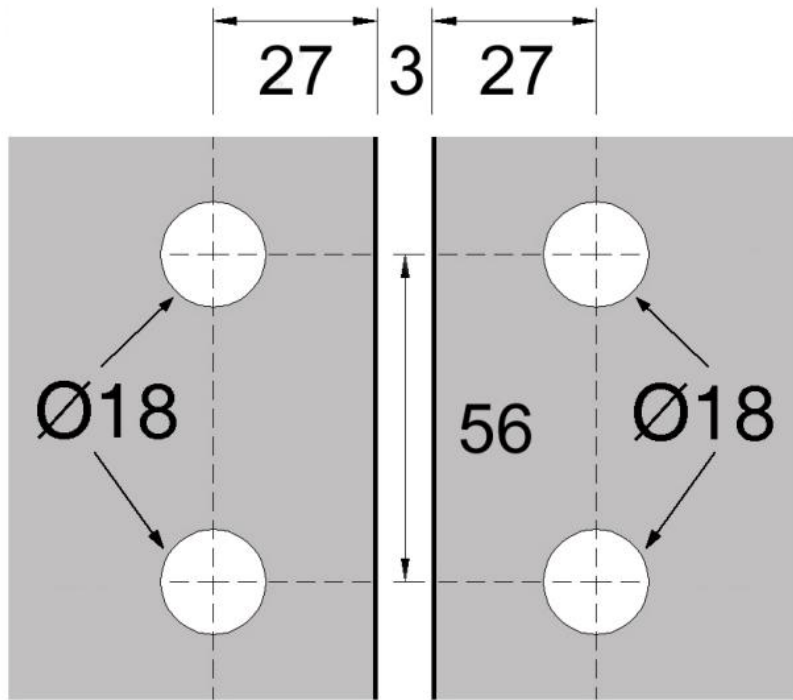

61.62430.01

Flachverbinder

Material: brass
Finish: chrome polished
Mounting: glass/glass 180°
Glass thickness: 8 - 10 mm
Sales unit (SU): St
Unit package: 2.00
Shape: square
Measures: 90 x 93 mm
Glass processing: Glass drill hole : Ø18 mm

ECHELLE: 1

ECHELLE: 1:125