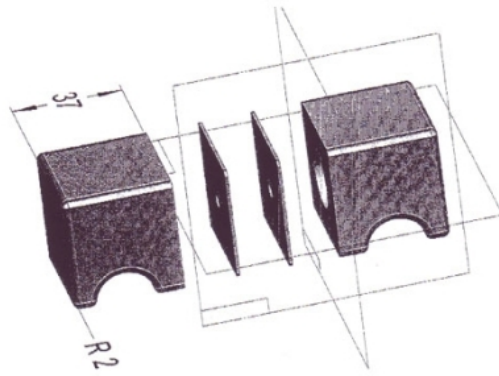

## Duschtürknopf

Material: brass  
Finish: inox effect  
Mounting: glass assembly (pair)  
Glass thickness: 6 - 10 mm  
Sales unit (SU): Pr  
Unit package: 1.00  
Shape: square  
Measures: 40 x 40 mm  
Measure A: 40 mm  
Measure B: 40 mm  
Glass processing: Glass drill hole : Ø12 mm  
Thread: M6

inkl. Gummidichtungen

Ø12