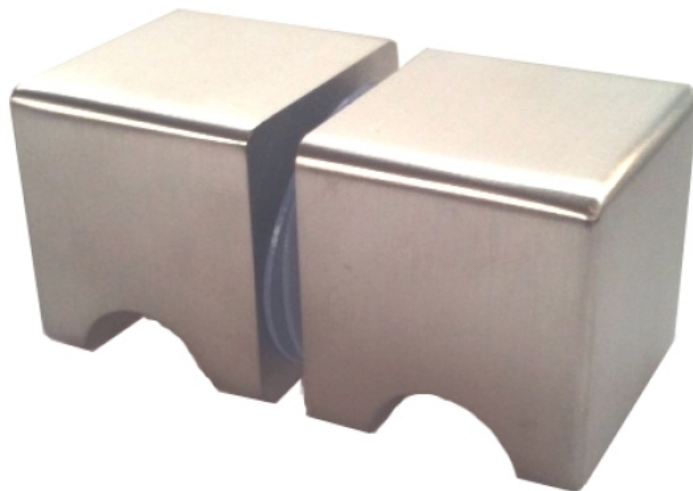

## Duschtürknopf

Material: brass  
Finish: inox effect  
Mounting: glass assembly (pair)  
Glass thickness: 6 - 10 mm  
Sales unit (SU): Pr  
Unit package: 1.00  
Shape: square  
Measures: 40 x 40 mm  
Measure A: 40 mm  
Measure B: 40 mm  
Glass processing: Glass drill hole : Ø12 mm  
Thread: M6

inkl. Gummidichtungen

Ø12