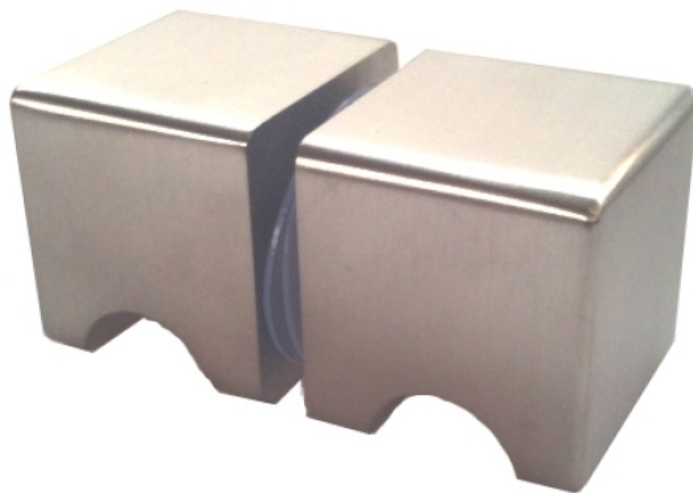

59.49412.01

Duschtürknopf

Material: brass
Finish: chrome polished
Mounting: glass assembly (pair)
Glass thickness: 6 - 10 mm
Sales unit (SU): Pr
Unit package: 1.00
Shape: square
Measures: 40 x 40 mm
Glass processing: Glass drill hole : Ø12 mm
Thread: M6

inkl. Gummidichtungen

Ø12