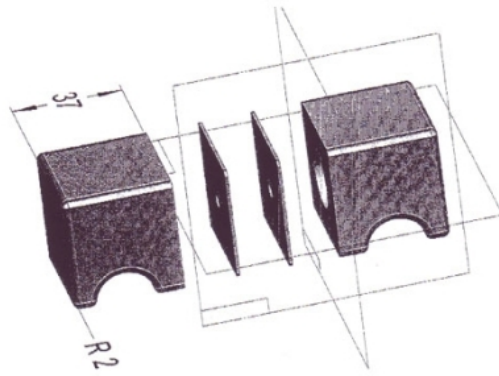

59.49412.01

Duschtürknopf

Material: brass
Finish: chrome polished
Mounting: glass assembly (pair)
Glass thickness: 6 - 10 mm
Sales unit (SU): Pr
Unit package: 1.00
Shape: square
Measures: 40 x 40 mm
Glass processing: Glass drill hole : Ø12 mm
Thread: M6

inkl. Gummidichtungen

Ø12