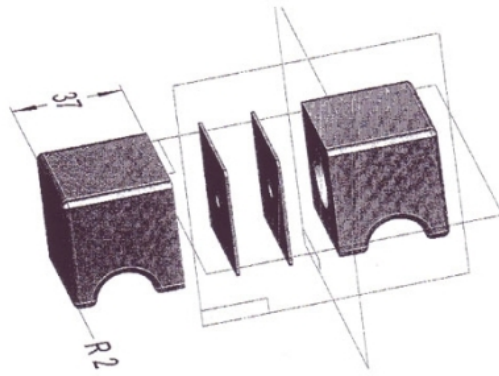

59.49412.02

Duschtürknopf

Material: brass
Finish: matt velour
Mounting: glass assembly (pair)
Glass thickness: 6 - 10 mm
Sales unit (SU): Pr
Unit package: 1.00
Shape: square
Measures: 40 x 40 mm
Glass processing: Glass drill hole : Ø12 mm
Thread: M6

inkl. Gummidichtungen

$\text{Ø}12$