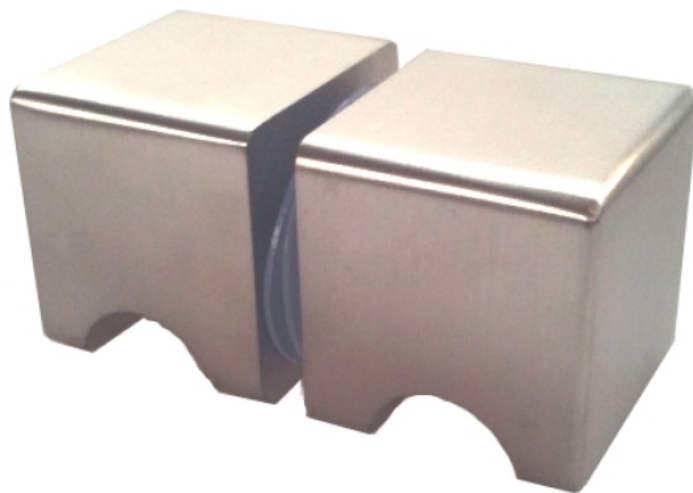

59.49412.02

Duschtürknopf

Material: brass
Finish: matt velour
Mounting: glass assembly (pair)
Glass thickness: 6 - 10 mm
Sales unit (SU): Pr
Unit package: 1.00
Shape: square
Measures: 40 x 40 mm
Glass processing: Glass drill hole : Ø12 mm
Thread: M6

inkl. Gummidichtungen

$\text{Ø}12$