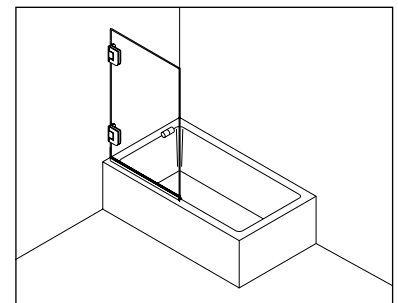

Corner shower enclosure with swing door and 90° side panel

Typ / Type 131

Eckkabine,
1 Drehtür, 1 verkürzte Seitenwand

Corner shower enclosure with swing door and 90° buttress side panel

Typ / Type 140

Eckkabine,
1 Drehtür, 1 Fixteil, 1 Seitenwand

Corner shower enclosure with swing door and in-line panel, and 90° side panel

Typ / Type 141

Eckkabine,
1 Drehtür, 1 Fixteil, 1 verkürzte Seitenwand

Corner shower enclosure with swing door and in-line panel, and 90° buttress side panel