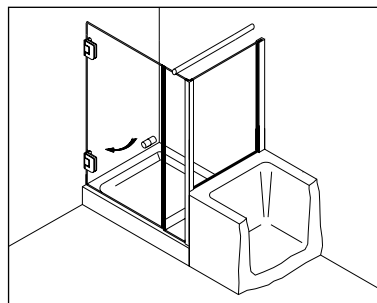

Corner shower enclosure with swing door and 90° side panel

Typ / Type 131

Eckkabine,
1 Drehtür, 1 verkürzte Seitenwand

Corner shower enclosure with swing door and 90° buttress side panel

Typ / Type 140

Eckkabine,
1 Drehtür, 1 Fixteil, 1 Seitenwand

Corner shower enclosure with swing door and in-line panel, and 90° side panel

Typ / Type 141

Eckkabine,
1 Drehtür, 1 Fixteil, 1 verkürzte Seitenwand

Corner shower enclosure with swing door and in-line panel, and 90° buttress side panel