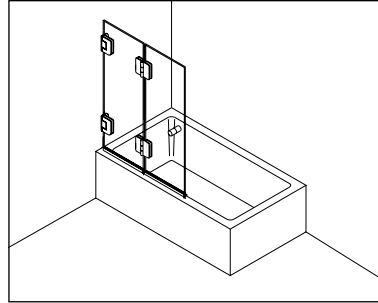

Typ / Type 470

Eckkabine,
1 Falttür

Bi-folding door on bath