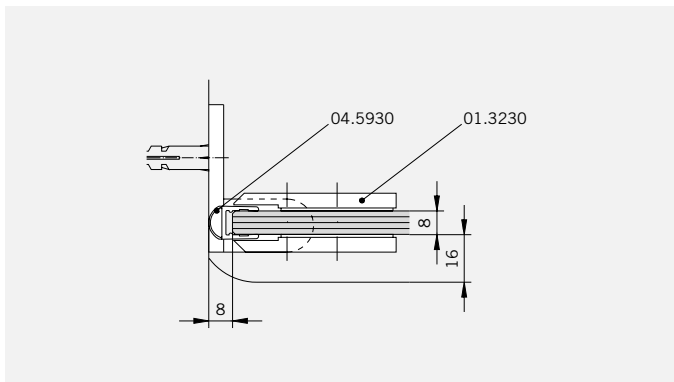

TYP 100
TYPE 100

Art.-Nr.	Bezeichnung	description
01.3230	Band Glas/Wand	Hinge glass/wall
04.0250	Magnetleistenträger	Magnetic support profile
04.5030	Wasserabweiser, biegsam 8mm	Water disperser, flexible 8mm
04.5930	Schlauchdichtung, 8mm	Soft nose seal, 8mm
04.5290	Magnetdichtung 90° (KS)	Magnetic seal 90°
05.0500	Metallknopf	Door knob

Details