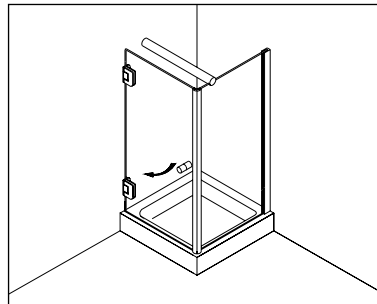

Two swing doors in a recess

Typ / Type 110

Nischenkabine,
1 Drehtür, 1 Fixteil

Swing door and in-line panel in a recess

Typ / Type 120

Eckkabine,
2 Drehtüren

Corner Shower enclosure with two swing doors

Typ / Type 130

Eckkabine,
1 Drehtür, 1 Seitenwand

Corner shower enclosure with swing door and 90° side panel

Typ / Type 131

Eckkabine,
1 Drehtür, 1 verkürzte Seitenwand

Corner shower enclosure with swing door and 90° buttress side panel