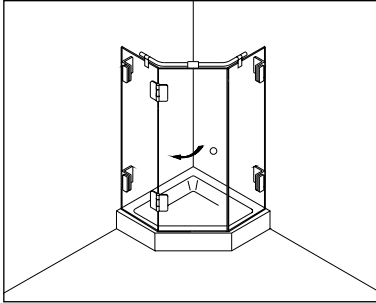

Drehtüren - Swing doors

Typenübersicht

Type index

Typ / Type 255

Fünfeckkabine,
1 Drehtür, 2 Fixteile

Pentagonal shower enclosure with swing
door and two in-line panels