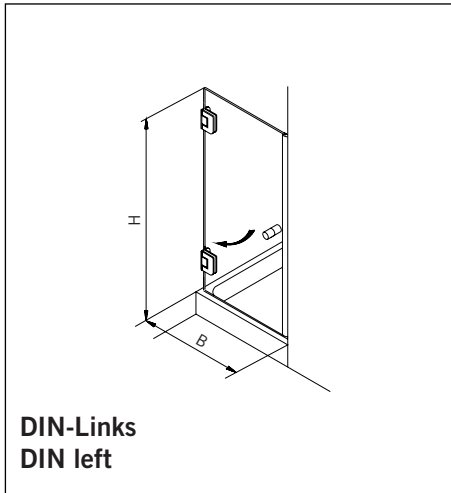

TYP 100
TYPE 100