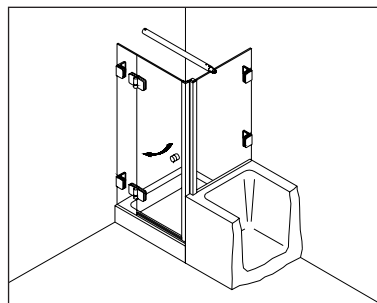

Typ / Type 231

Eckkabine,
1 Drehtür am Fixteil, 1 verkürzte Seitenwand

Corner shower enclosure with swing door
and in-line panel, and 90° buttress side
panel