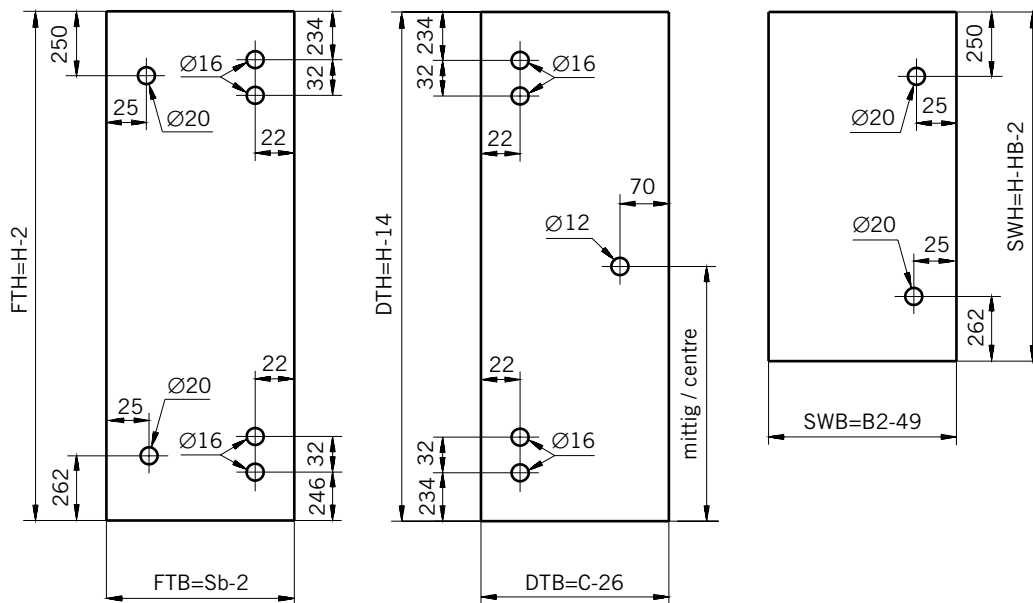

8 mm Glasdicke
8 mm glass thickness

6 mm Glasdicke
6 mm glass thickness

8 mm Glasdicke
8 mm glass thickness