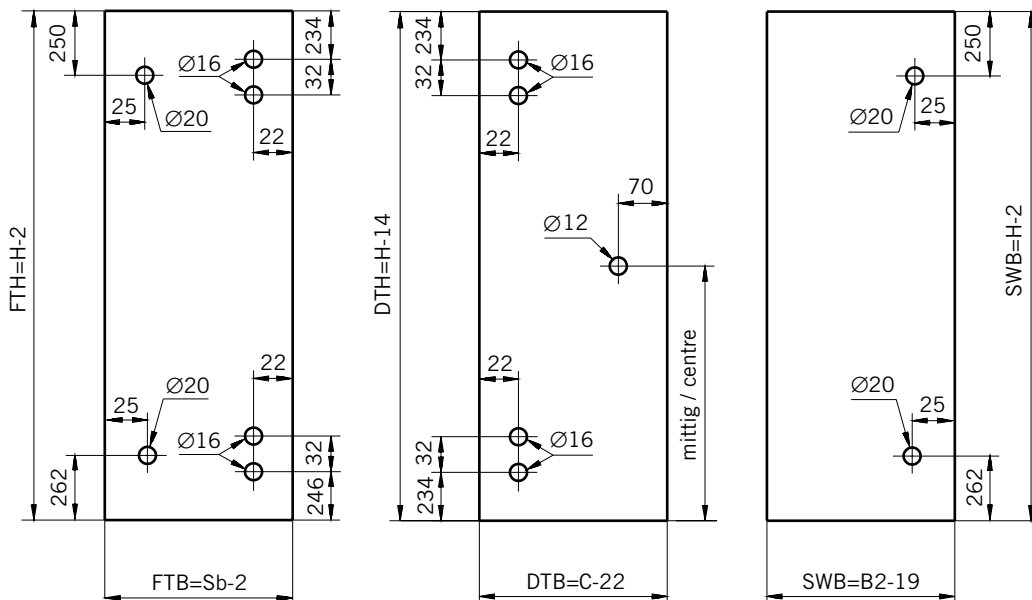

8 mm Glasdicke
8 mm glass thickness

6 mm Glasdicke
6 mm glass thickness

8 mm Glasdicke
8 mm glass thickness