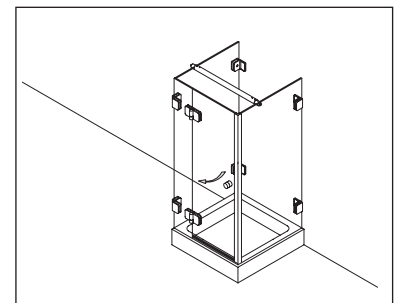

Typ / Type 233

U-Kabine,
1 Drehtür am Fixteil, 2 Seitenwände

U-form enclosure, swing door with in-line
panel, and two 90° side panel