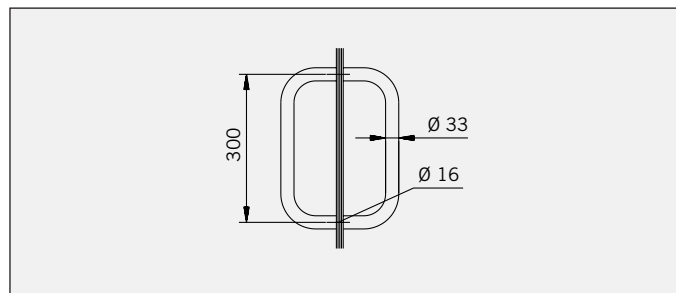

Art.-Nr. 05.1000

Türgriff 300, komplett,
beidseitig, Messing,
für 6-10mm Glas.

Gewicht:
2,580 kg

Art.-No. 05.1000

Door handle 300, complete,
double side, brass,
for 6-10mm glass.

Weight:
2,580 kg