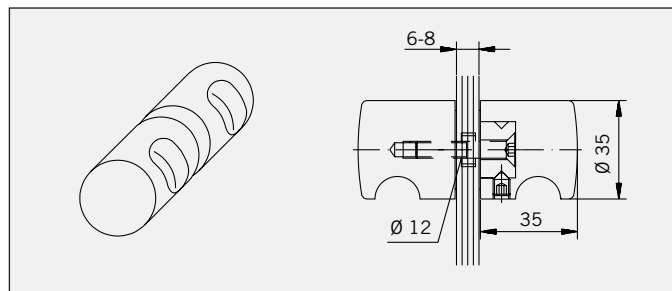

Art.-No. 05.0530

Door knob, complete,
aluminium or brass, for
6-8mm glass (other glass
thicknesses on request).

Weight:
LM: 0,181 kg
BR: 0,500 kg