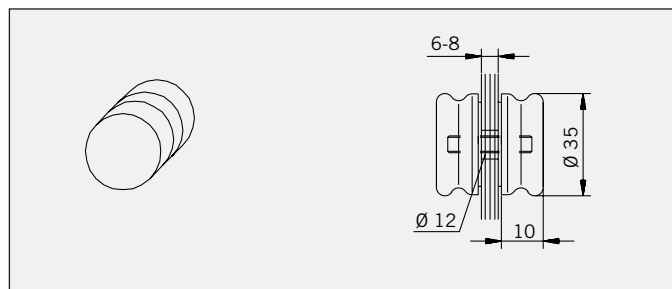

Art.-No. 05.0560

Sliding door knob, complete,
aluminium or brass, for 6-
8mm glass (other glass
thicknesses on request).

Weight:
LM: 0,053 kg
BR: 0,144 kg