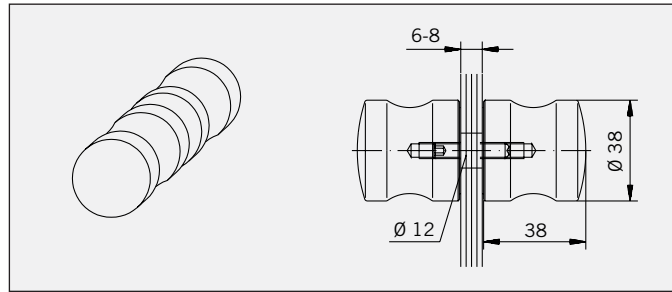

Art.-Nr. 05.0500

Türknohf, komplett,
Aluminium oder Messing,
für 6-8mm Glas (andere
Glasstärken auf Anfrage).

Gewicht:
LM: 0,209 kg
MS: 0,613 kg

Art.-No. 05.0500

Door knob, complete,
aluminium or brass, for
6-8mm glass (other glass
thicknesses on request).

Weight:
LM: 0,209 kg
BR: 0,613 kg

Art.-Nr. 05.0510

Türknohf, komplett,
Aluminium oder Messing,
für 6-8mm Glas (andere
Glasstärken auf Anfrage).

Gewicht:
LM: 0,203 kg
MS: 0,558 kg