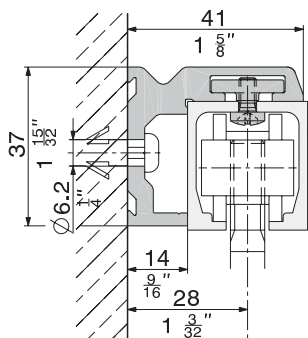

Side-fixing angled profile HAWA-Junior 40/80/120 wood.

HAWA-Junior 40

Max. door thickness 42 mm (1 ²¹/₃₂")

HAWA-Junior 80

Max. door thickness 42 mm (1 ²¹/₃₂")

HAWA-Junior 120

Max. door thickness 45 mm (1 ²⁵/₃₂")