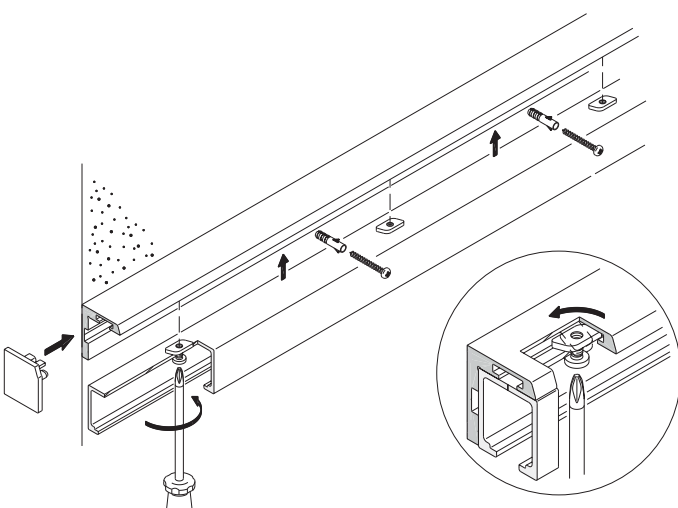

HAWA-Junior 40

 Max. door thickness 28 mm (1 ¹/₈")

HAWA-Junior 80

 Max. door thickness 34 mm (1 ¹¹/₃₂")

HAWA-Junior 120

 Max. door thickness 45 mm (1 ²⁵/₃₂")

HAWA-Junior 40/80/120 Glass-Accessories

Side-fixing angled profile

Description

The clever wall mounting with the new angle profile for HAWA-Junior tracks, door weight up to 120 kg (264 lbs.).

Features of the HAWA-Junior 40/80/120 Glass-Accessories

- Permits top-quality design without cover-blinds
- Groove nuts clamp tracks rapidly and simply
- Convenient levelling thanks to continuous angle profile

Description

The clever wall mounting with the new angle profile for HAWA-Junior tracks, door weight up to 120 kg (264 lbs.).

Features of the HAWA-Junior 40/80/120

Wood-Accessories

- Permits top-quality design without cover-blinds
- Groove nuts clamp tracks rapidly and simply
- Convenient levelling thanks to continuous angle profile