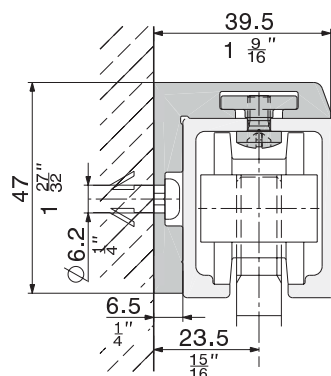

HAWA-Junior 40

 Max. door thickness 28 mm (1 ¹/₈")

HAWA-Junior 80

 Max. door thickness 34 mm (1 ¹¹/₃₂")

HAWA-Junior 120

 Max. door thickness 45 mm (1 ²⁵/₃₂")

HAWA-Junior 40/80/120 Glass-Accessories

Side-fixing angled profile

Description

The clever wall mounting with the new angle profile for HAWA-Junior tracks, door weight up to 120 kg (264 lbs.).

Features of the HAWA-Junior 40/80/120 Glass-Accessories

- Permits top-quality design without cover-blinds
- Groove nuts clamp tracks rapidly and simply
- Convenient levelling thanks to continuous angle profile

Side-fixing angled profile HAWA-Junior 40/80/120 wood.

HAWA-Junior 40

Max. door thickness 42 mm (1 ²¹/₃₂")

HAWA-Junior 80

Max. door thickness 42 mm (1 ²¹/₃₂")

HAWA-Junior 120

Max. door thickness 45 mm (1 ²⁵/₃₂")