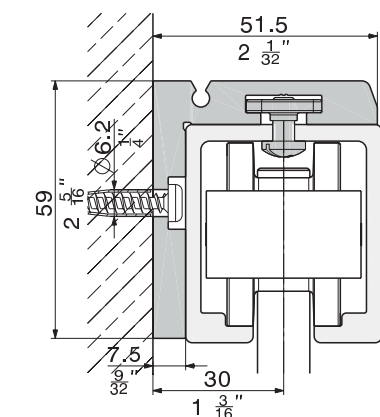

HAWA-Junior 40

 Max. door thickness 28 mm (1 ¹/₈")

HAWA-Junior 80

 Max. door thickness 34 mm (1 ¹¹/₃₂")

HAWA-Junior 120

 Max. door thickness 45 mm (1 ²⁵/₃₂")

HAWA-Junior 40/80/120 Glass-Accessories

Side-fixing angled profile

Description

The clever wall mounting with the new angle profile for HAWA-Junior tracks, door weight up to 120 kg (264 lbs.).

Features of the HAWA-Junior 40/80/120 Glass-Accessories

- Permits top-quality design without cover-blinds
- Groove nuts clamp tracks rapidly and simply
- Convenient levelling thanks to continuous angle profile

Side-fixing angled profile HAWA-Junior 40/80/120 wood.

HAWA-Junior 40

Max. door thickness 42 mm (1 ²¹/₃₂")

HAWA-Junior 80

Max. door thickness 42 mm (1 ²¹/₃₂")

HAWA-Junior 120

Max. door thickness 45 mm (1 ²⁵/₃₂")