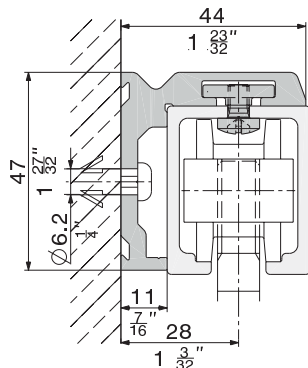

Side-fixing angled profile HAWA-Junior 40/80/120 wood.

HAWA-Junior 40

Max. door thickness 42 mm (1 ²¹/₃₂")

HAWA-Junior 80

Max. door thickness 42 mm (1 ²¹/₃₂")

HAWA-Junior 120

Max. door thickness 45 mm (1 ²⁵/₃₂")

Description

The clever wall mounting with the new angle profile for HAWA-Junior tracks, door weight up to 120 kg (264 lbs.).

Features of the HAWA-Junior 40/80/120

Wood-Accessories

- Permits top-quality design without cover-blinds
- Groove nuts clamp tracks rapidly and simply
- Convenient levelling thanks to continuous angle profile

Accessories to HAWA-Junior 40/80/120 Wood-Accessories Side-fixing angled profile

Caution: Hole positions vary.		mm/inch	code
	HAWA-Junior 40, side-fixing angled profile, alu, plain anodized, predrilled	2000 (6'6 ⁴⁷ / ₆₄ ")	18404
		4000 (13'1 ³¹ / ₆₄ ")	18636
		6000 (19'8 ⁷ / ₃₂ ")	18403
		cut to size	18405
	HAWA-Junior 80, side-fixing angled profile, alu, plain anodized, predrilled	2500 (8'2 ²⁷ / ₆₄ ")	18407
		4000 (13'1 ³¹ / ₆₄ ")	18637
		6000 (19'8 ⁷ / ₃₂ ")	18406
		cut to size	18408
	HAWA-Junior 120, side-fixing angled profile, alu, plain anodized, predrilled	4000 (13'1 ³¹ / ₆₄ ")	18877
		6000 (19'8 ⁷ / ₃₂ ")	18876
		cut to size	18878
	Fitting set for side fixing, 10 pieces, for top track length up to 2000 mm (6'6 ⁴⁷ / ₆₄ ")	HAWA-Junior 40	17785
	Fitting set for side fixing, 10 pieces, for top track length up to 2500 mm (8'2 ²⁷ / ₆₄ ")	HAWA-Junior 80	17786
	Fitting set for side fixing, 20 pieces, for top track length up to 6000 mm (19'8 ⁷ / ₃₂ ")	HAWA-Junior 120	19041
	Cover plate for side-fixing angled profile, grey RAL 7035, 1 pair	HAWA-Junior 40	18534
		HAWA-Junior 80	18535
		HAWA-Junior 120	19042
	HAWA-Assembly wedge for sliding doors running in the ceiling, set for 1 sliding door.	HAWA-Junior 80 HAWA-Junior 120	15770