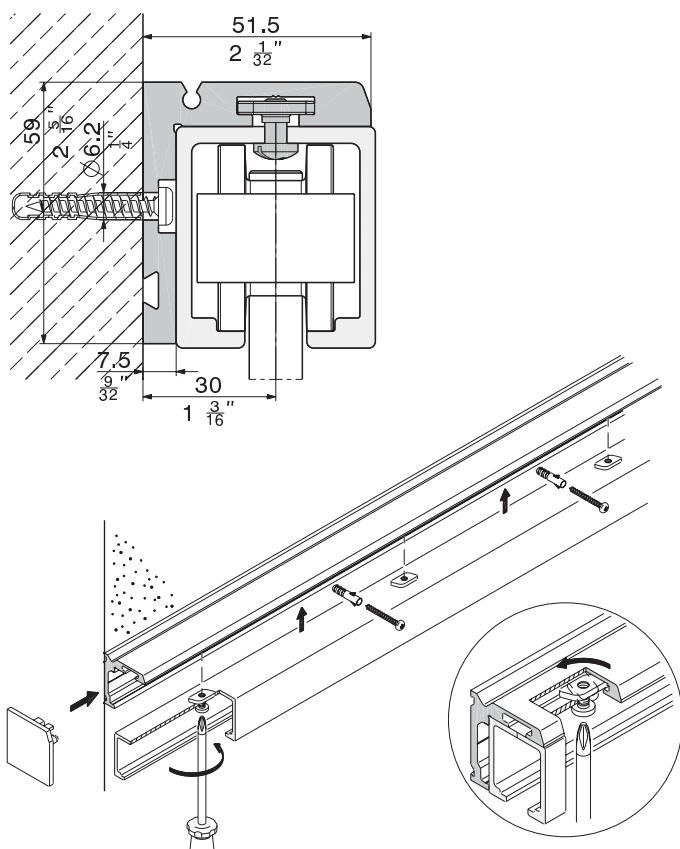

Side-fixing angled profile HAWA-Junior 40/80/120 wood.

HAWA-Junior 40

Max. door thickness 42 mm (1 ²¹/₃₂")

HAWA-Junior 80

Max. door thickness 42 mm (1 ²¹/₃₂")

HAWA-Junior 120

Max. door thickness 45 mm (1 ²⁵/₃₂")

Description

The clever wall mounting with the new angle profile for HAWA-Junior tracks, door weight up to 120 kg (264 lbs.).

Features of the HAWA-Junior 40/80/120

Wood-Accessories

- Permits top-quality design without cover-blinds
- Groove nuts clamp tracks rapidly and simply
- Convenient levelling thanks to continuous angle profile

Accessories to HAWA-Junior 40/80/120 Wood-Accessories Side-fixing angled profile

Caution: Hole positions vary.		mm/inch	code
	HAWA-Junior 40, side-fixing angled profile, alu, plain anodized, predrilled	2000 (6'6 ⁴⁷ / ₆₄ ")	18404
		4000 (13'1 ³¹ / ₆₄ ")	18636
		6000 (19'8 ⁷ / ₃₂ ")	18403
		cut to size	18405
	HAWA-Junior 80, side-fixing angled profile, alu, plain anodized, predrilled	2500 (8'2 ²⁷ / ₆₄ ")	18407
		4000 (13'1 ³¹ / ₆₄ ")	18637
		6000 (19'8 ⁷ / ₃₂ ")	18406
		cut to size	18408
	HAWA-Junior 120, side-fixing angled profile, alu, plain anodized, predrilled	4000 (13'1 ³¹ / ₆₄ ")	18877
		6000 (19'8 ⁷ / ₃₂ ")	18876
		cut to size	18878
	Fitting set for side fixing, 10 pieces, for top track length up to 2000 mm (6'6 ⁴⁷ / ₆₄ ")	HAWA-Junior 40	17785
	Fitting set for side fixing, 10 pieces, for top track length up to 2500 mm (8'2 ²⁷ / ₆₄ ")	HAWA-Junior 80	17786
	Fitting set for side fixing, 20 pieces, for top track length up to 6000 mm (19'8 ⁷ / ₃₂ ")	HAWA-Junior 120	19041
	Cover plate for side-fixing angled profile, grey RAL 7035, 1 pair	HAWA-Junior 40	18534
		HAWA-Junior 80	18535
		HAWA-Junior 120	19042
	HAWA-Assembly wedge for sliding doors running in the ceiling, set for 1 sliding door.	HAWA-Junior 80 HAWA-Junior 120	15770