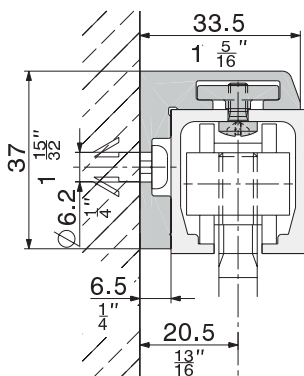

HAWA-Junior 40

 Max. door thickness 28 mm (1 ¹/₈")

HAWA-Junior 80

 Max. door thickness 34 mm (1 ¹¹/₃₂")

HAWA-Junior 120

 Max. door thickness 45 mm (1 ²⁵/₃₂")

HAWA-Junior 40/80/120 Glass-Accessories

Side-fixing angled profile

Description

The clever wall mounting with the new angle profile for HAWA-Junior tracks, door weight up to 120 kg (264 lbs.).

Features of the HAWA-Junior 40/80/120 Glass-Accessories

- Permits top-quality design without cover-blinds
- Groove nuts clamp tracks rapidly and simply
- Convenient levelling thanks to continuous angle profile

Side-fixing angled profile HAWA-Junior 40/80/120 wood.

HAWA-Junior 40

Max. door thickness 42 mm (1 ²¹/₃₂")

HAWA-Junior 80

Max. door thickness 42 mm (1 ²¹/₃₂")

HAWA-Junior 120

Max. door thickness 45 mm (1 ²⁵/₃₂")